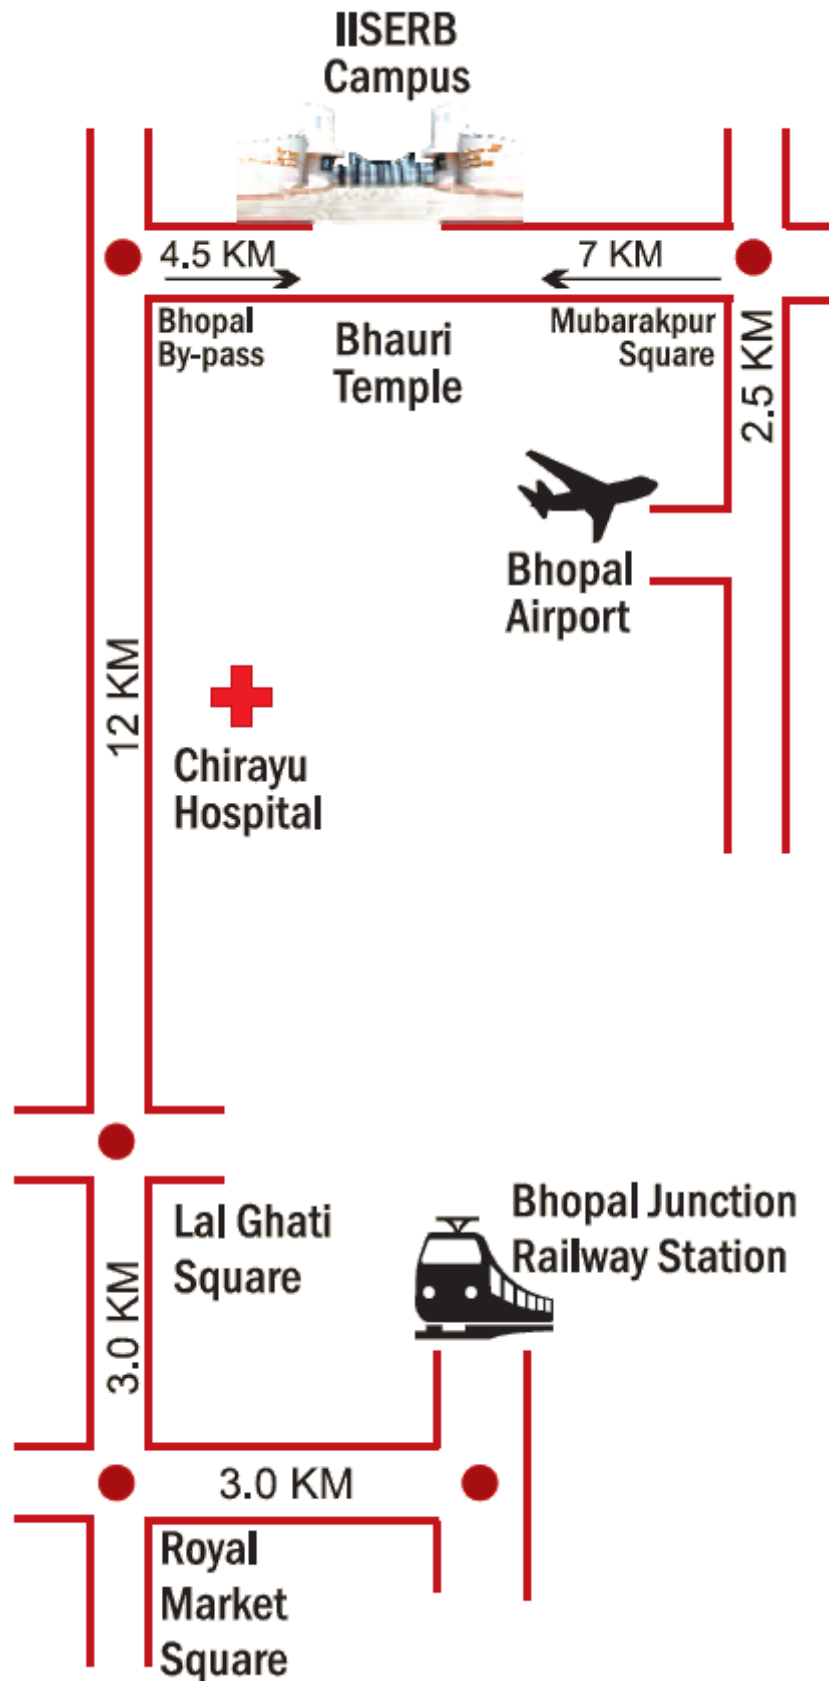

# Route Map to IISER Bhopal

The Institute is about 40 minutes drive from Bhopal Railway Station, 20 Minutes drive from Bairagarh Railway Station, 50 minutes from Habibganj Railway Station and 15 minutes from Airport. Private taxies/auto rickshaw can be hired to reach the Institute.